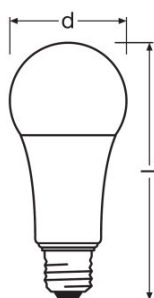

Light technical data

Warm-up time (60 %)	< 0.50 s
Starting time	< 0.5 s

Dimensions & weight

Overall length	143.0 mm
Diameter	67.0 mm
Outer bulb	A66
Length	143.0 mm